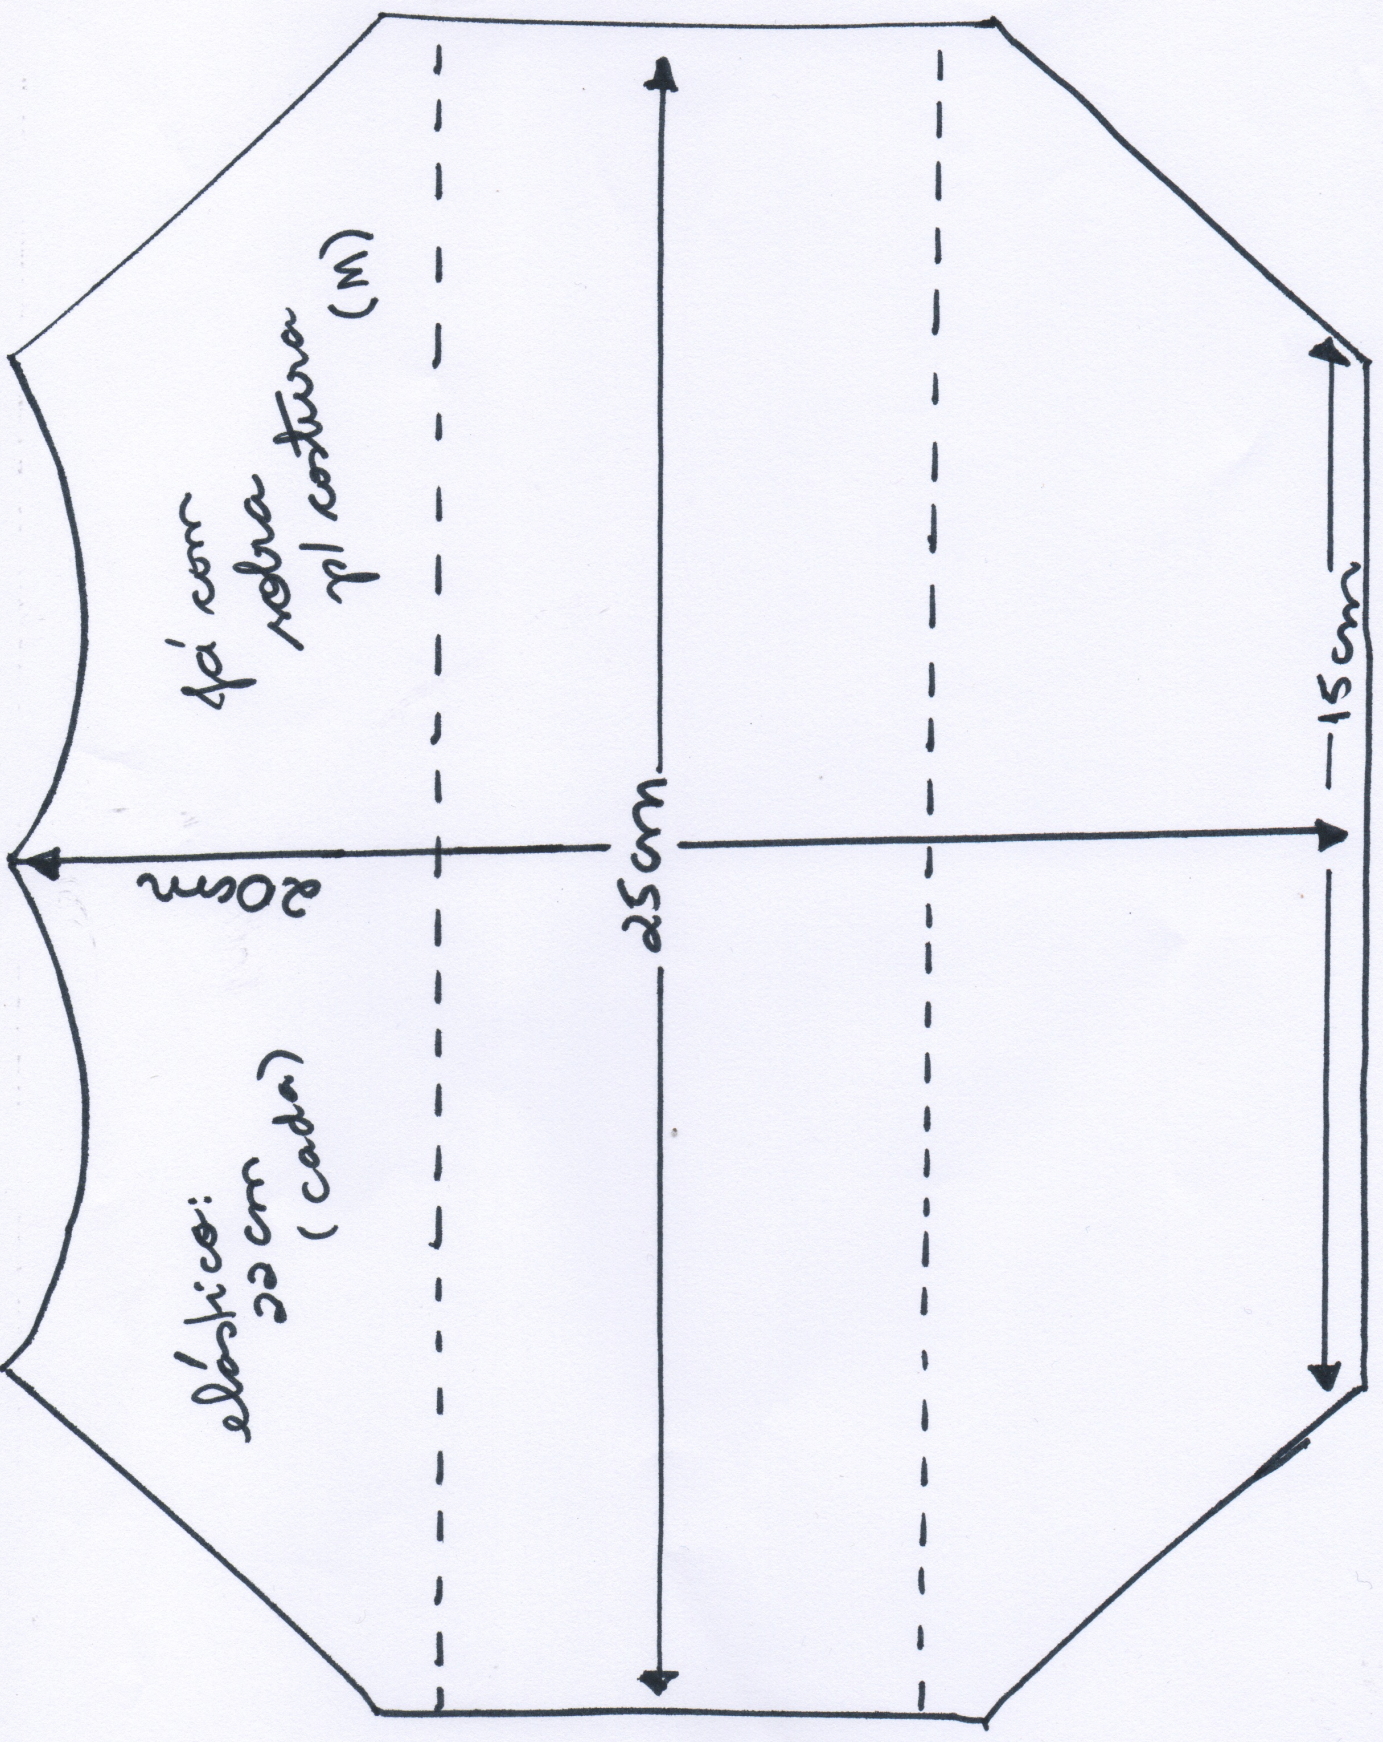

(2)

④ $\frac{1}{2}$ cm each
corner of
the paper

Handwritten text: *Handwritten text, possibly a name or title, written vertically.*

ip' sem p' castura
(M) seha

elástico:
20 cm
(cada)

4ª con
rebra
p/ costura
(M)

20 cm

25 cm

15 cm